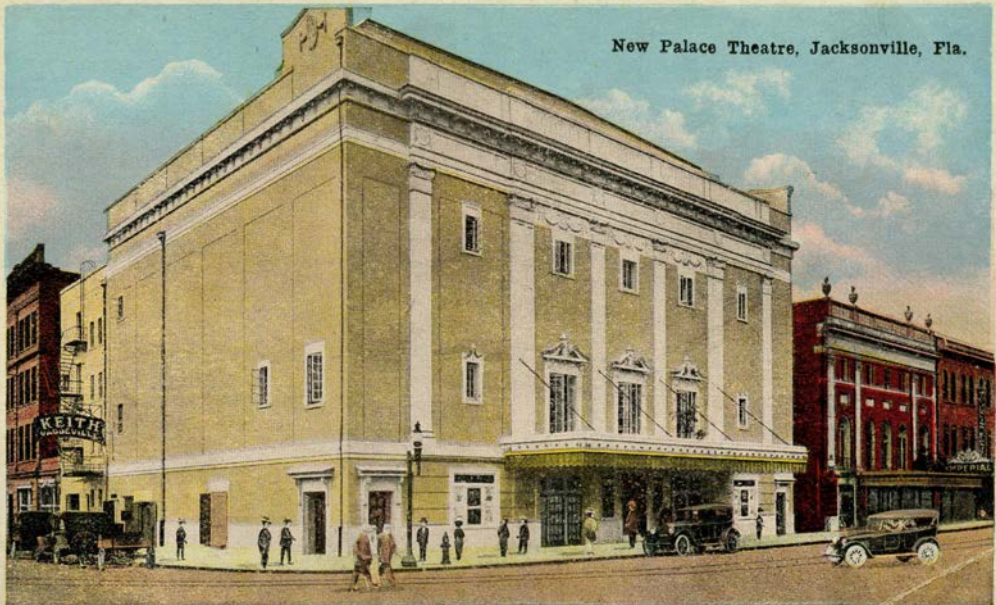

New Palace Theatre, Jacksonville, Fla.

22484 N

Post
Card