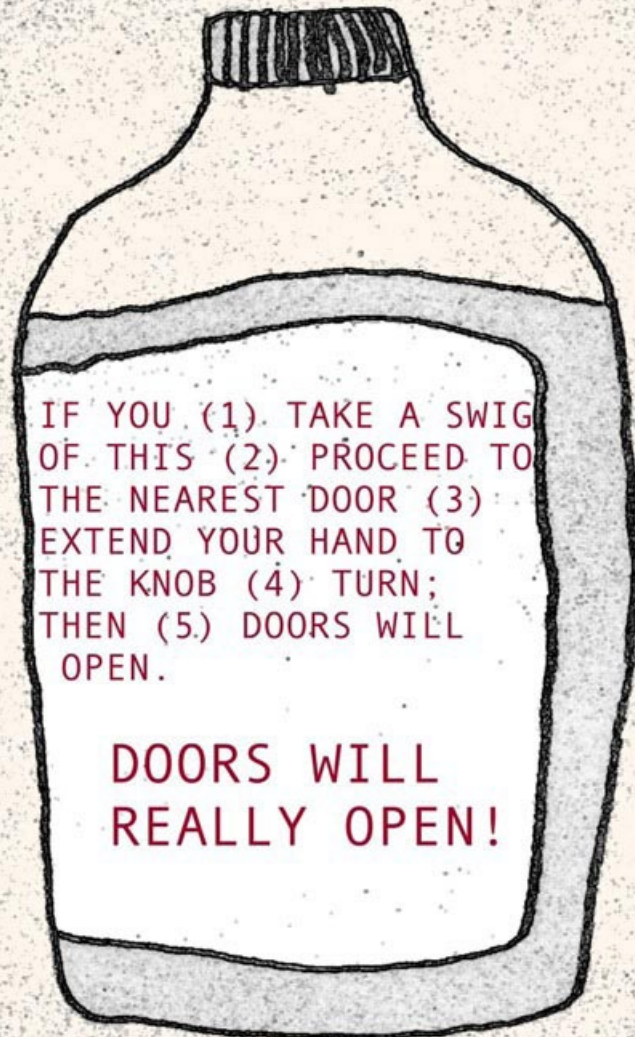

My Medicine Cabinet

Francis Raven

preventomelon

Prevents
watermelons
from growing
in belly.

Drink within
one hour of
eating a seed.

IF YOU (1) TAKE A SWIG
OF THIS (2) PROCEED TO
THE NEAREST DOOR (3)
EXTEND YOUR HAND TO
THE KNOB (4) TURN;
THEN (5.) DOORS WILL
OPEN.